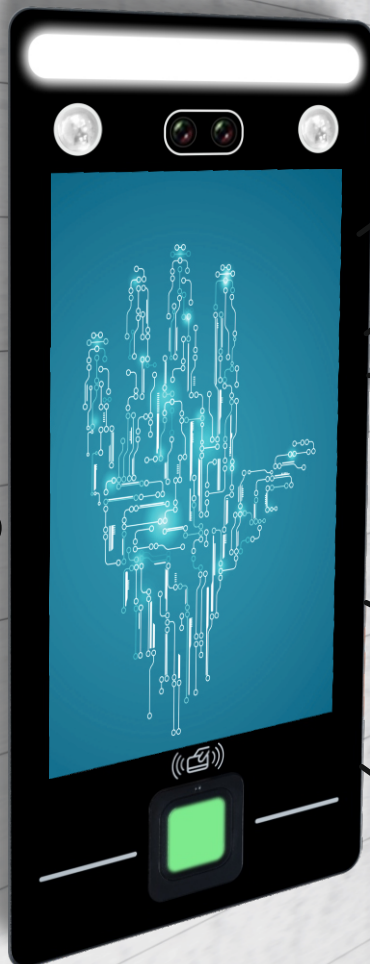

Pro 1800+

REALTIME[®]
Power of Biometrics

GO Touchless[📶]

use with full capacity ——— Palm Scanner

**6.5" Inch HD
Touch Screen**

Palm Capacity

20,000

Face
Capacity
20,000

Finger
Capacity
10000

Card
Capacity
20,000

PIN
Capacity
20,000

APPLICABLE

OFFICE

DATA ENTRY

HOTEL

BPO

CASH MANAGEMENT

SCHOOL

CUSTOM

BANK

www.realtimebiometrics.com

Pro SERIES
Fingerprint with Palm

Face with Fingerprint & Palm

Attendance and Access Control System

Realtime Pro1800+

with WiFi

Specifications

» Face capacity	20,000
» Card capacity	20,000
» Fingerprint capacity	10,000
» Password capacity	20,000
» Max Attendance log	1000,000
» Identify mode	Face, Fingerprint, card, password, Palm Scanner and combinations
» Display	6.5" Inch LCD
» Communication	TCP/IP, WiFi, 4G(Optional)
» U-disk	Supported
» Working voltage	DC12V
» Working temperature	-10 ⁰ c~ +50 ⁰ c
» Working humidity(RH)	20% ~ 80%
» Self-test function	Supported
» Power management	Sleep Mode
» FAR/ FRR	0.001/1(%)
» Access Control	Built In