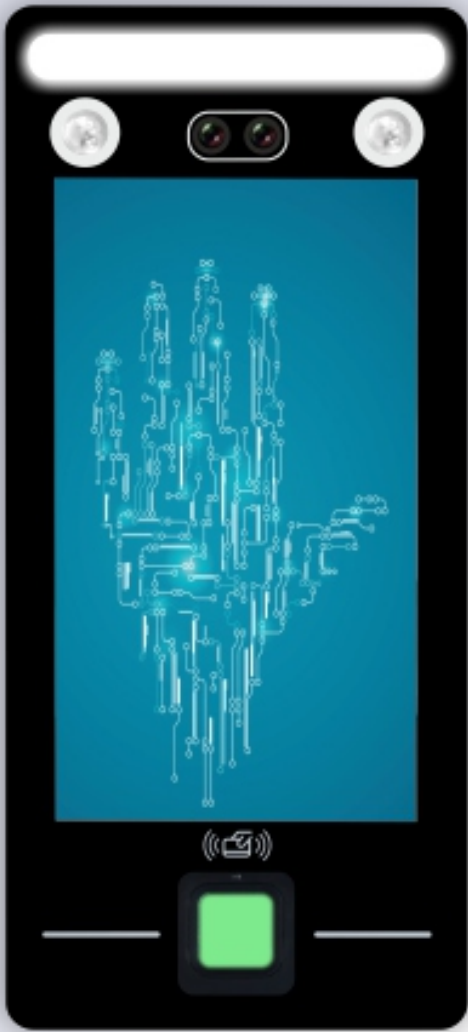

Pro 1800+

REALTIME[®]
Power of Biometrics

GO Touchless[📶]

use with full capacity ——— Palm Scanner

**6.5" Inch HD
Touch Screen**

Palm Capacity

20,000

Face
Capacity
20,000

CASH MANAGEMENT

SCHOOL

CUSTOM

BANK

www.realtimebiometrics.com

Pro SERIES
Fingerprint with Palm

Face with Fingerprint & Palm

Attendance and Access Control System

Realtime Pro1800+

with WiFi

Specifications

» Face capacity	20,000
» Card capacity	20,000
» Fingerprint capacity	10,000
» Password capacity	20,000
» Max Attendance log	1000,000
» Identify mode	Face, Fingerprint, card, password, Palm Scanner and combinations
» Display	6.5" Inch LCD
» Communication	TCP/IP, WiFi, 4G(Optional)
» U-disk	Supported
» Working voltage	DC12V
» Working temperature	-10 ⁰ c~ +50 ⁰ c
» Working humidity(RH)	20% ~ 80%
» Self-test function	Supported
» Power management	Sleep Mode
» FAR/ FRR	0.001/1(%)
» Access Control	Built In

Face

TCP/IP

Fingerprint Scanner

4G (External)

Personal Identity Number

Access Control

RFID Reader

Cloud